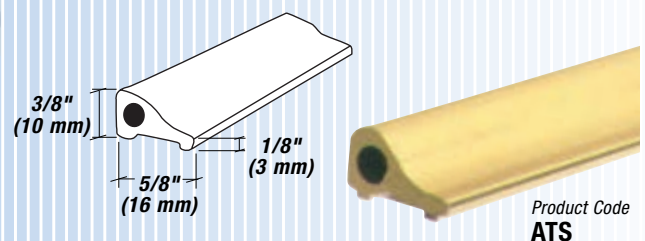

Product Code For 3/8" (10 mm) Glass	Product Code For 1/2" (12 mm) Glass	Finish
UCW-38-BC	UCW-12-BC	Brite Anodized (Chrome Look)
UCW-38-SA	UCW-12-SA	Satine (Matte)
UCW-38-BG	UCW-12-BG	Brite Gold Anodized (Polished Brass Look)
UCW-38-BN	UCW-12-BN	Satin Nickel (Brushed)

Aluminum Threshold – Rounded Style | Aluminum Threshold – Sloped Style

Aluminum Threshold (Dam Strip) Designed to be Installed on the Curb Directly Under the Door. Prevents Water From Running Under the Door and Onto the Floor.

- Standard 98" (2.49 m) Stock Lengths
- Available in Individual Stock Lengths or 10 Per Box Quantities

Product Code	Finish
ADS-BC	Brite Anodized (Chrome Look)
ADS-SA	Satine (Matte)
ADS-SC	Satin Chrome (Brushed)
ADS-BG	Brite Gold Anodized (Polished Brass Look)
ADS-SB	Satin Brass (Brushed)
ADS-BN	Satin Nickel (Brushed)
ADS-OB	Oil Rubbed Bronze
ADS-W	Gloss White